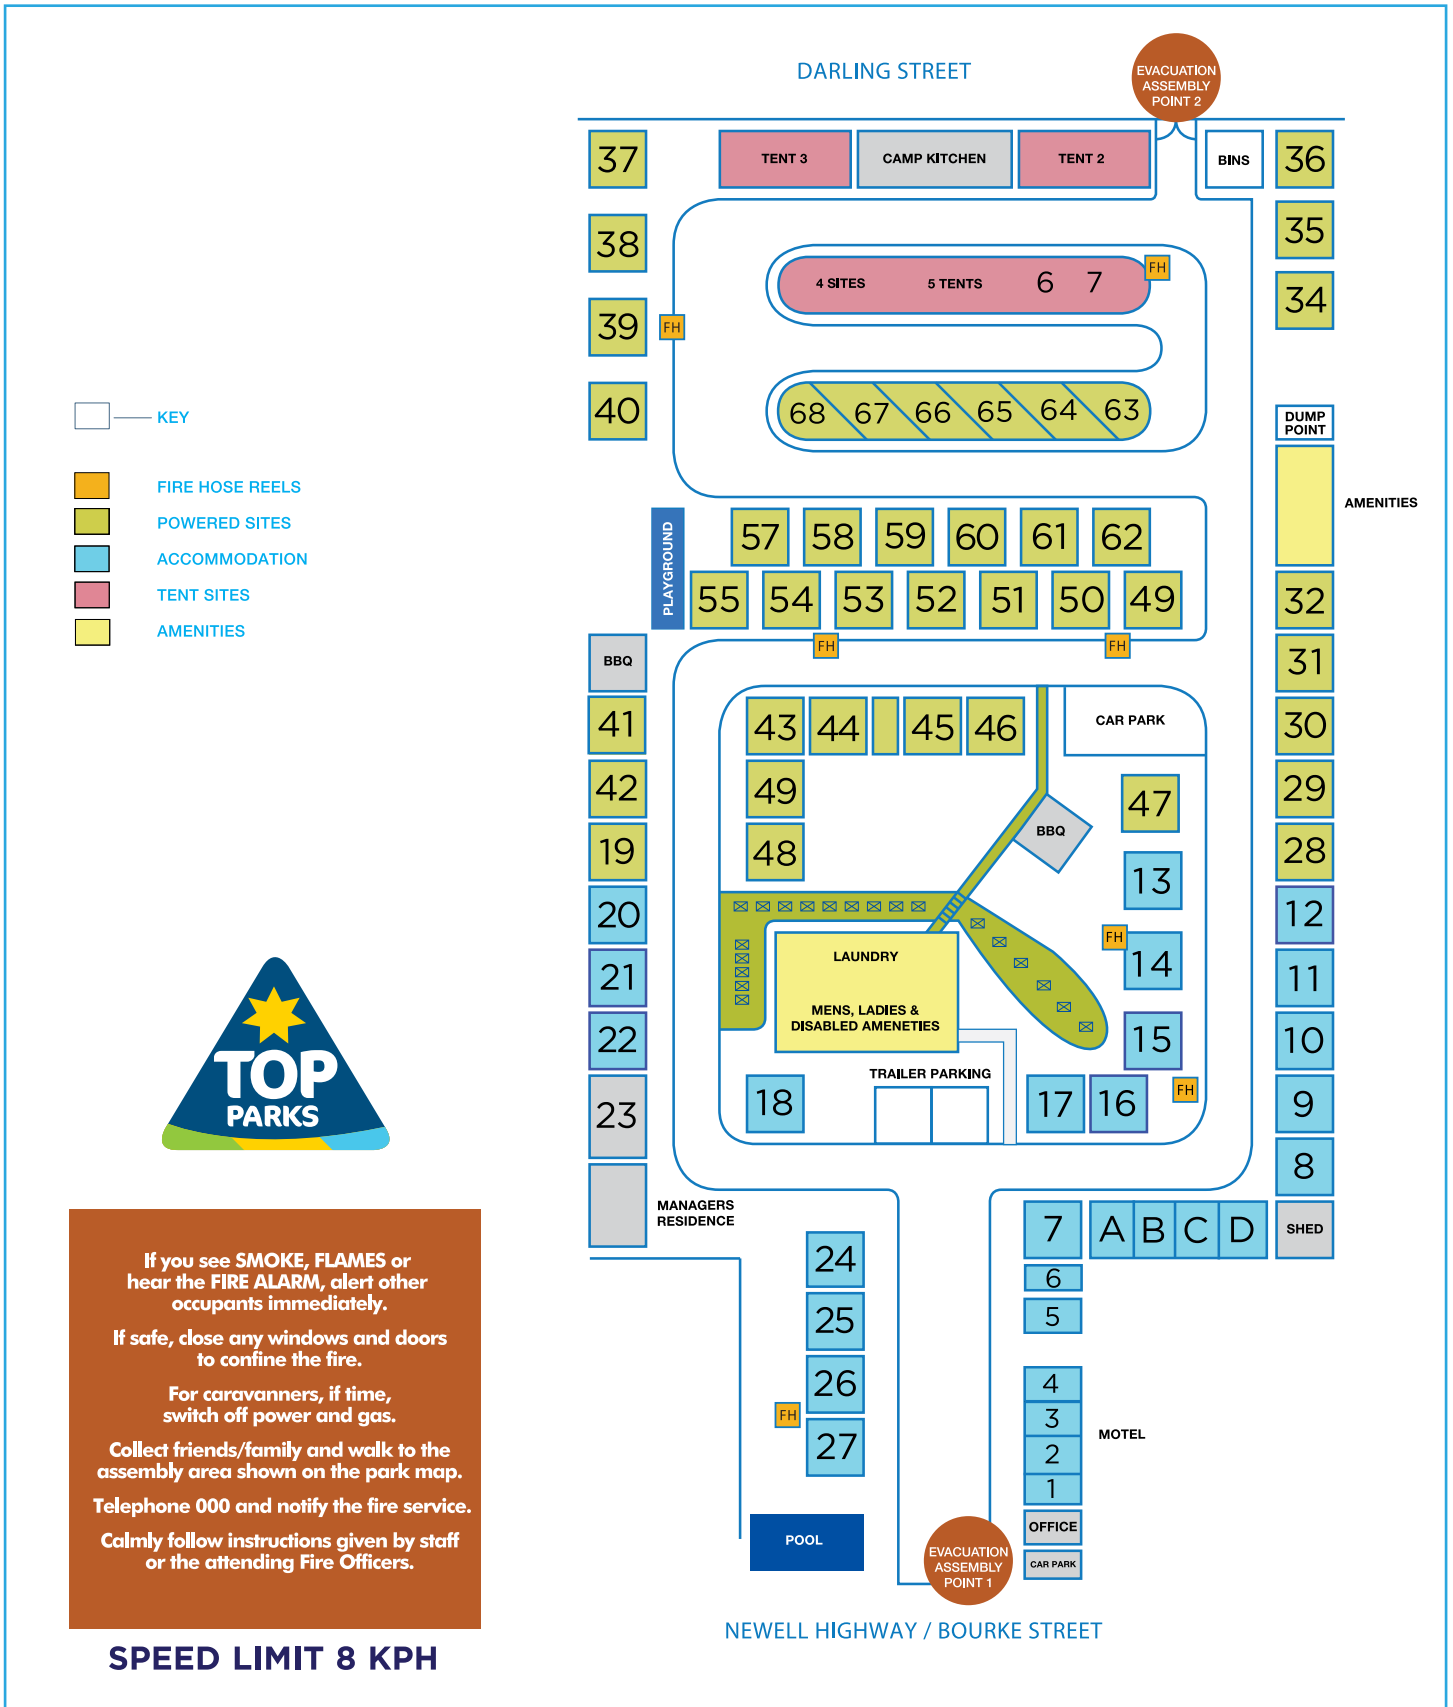

# DUBBO MIDSTATE CARAVAN PARK

21 Bourke Street, Dubbo NSW 2830  
02 6882 1155

www.dubbomidstate.com.au  
dubbo@southerncrossparks.com.au

**DUBBO MIDSTATE  
CARAVAN PARK**

**If you see SMOKE, FLAMES or hear the FIRE ALARM, alert other occupants immediately.**

**If safe, close any windows and doors to confine the fire.**

**For caravanners, if time, switch off power and gas.**

**Collect friends/family and walk to the assembly area shown on the park map.**

**Telephone 000 and notify the fire service.**

**Calmly follow instructions given by staff or the attending Fire Officers.**

**SPEED LIMIT 8 KPH**